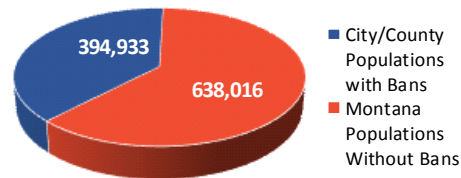

MONTANA CITIES, COUNTIES AND RESERVATIONS WITH BANS ON THE USE OF HANDHELD CELL PHONES WHILE DRIVING

MT Population: 1,032,949

ONE TEXT OR CALL COULD
WRECK
 IT ALL

Population estimates from CEIC MT 2015

Created February 2017