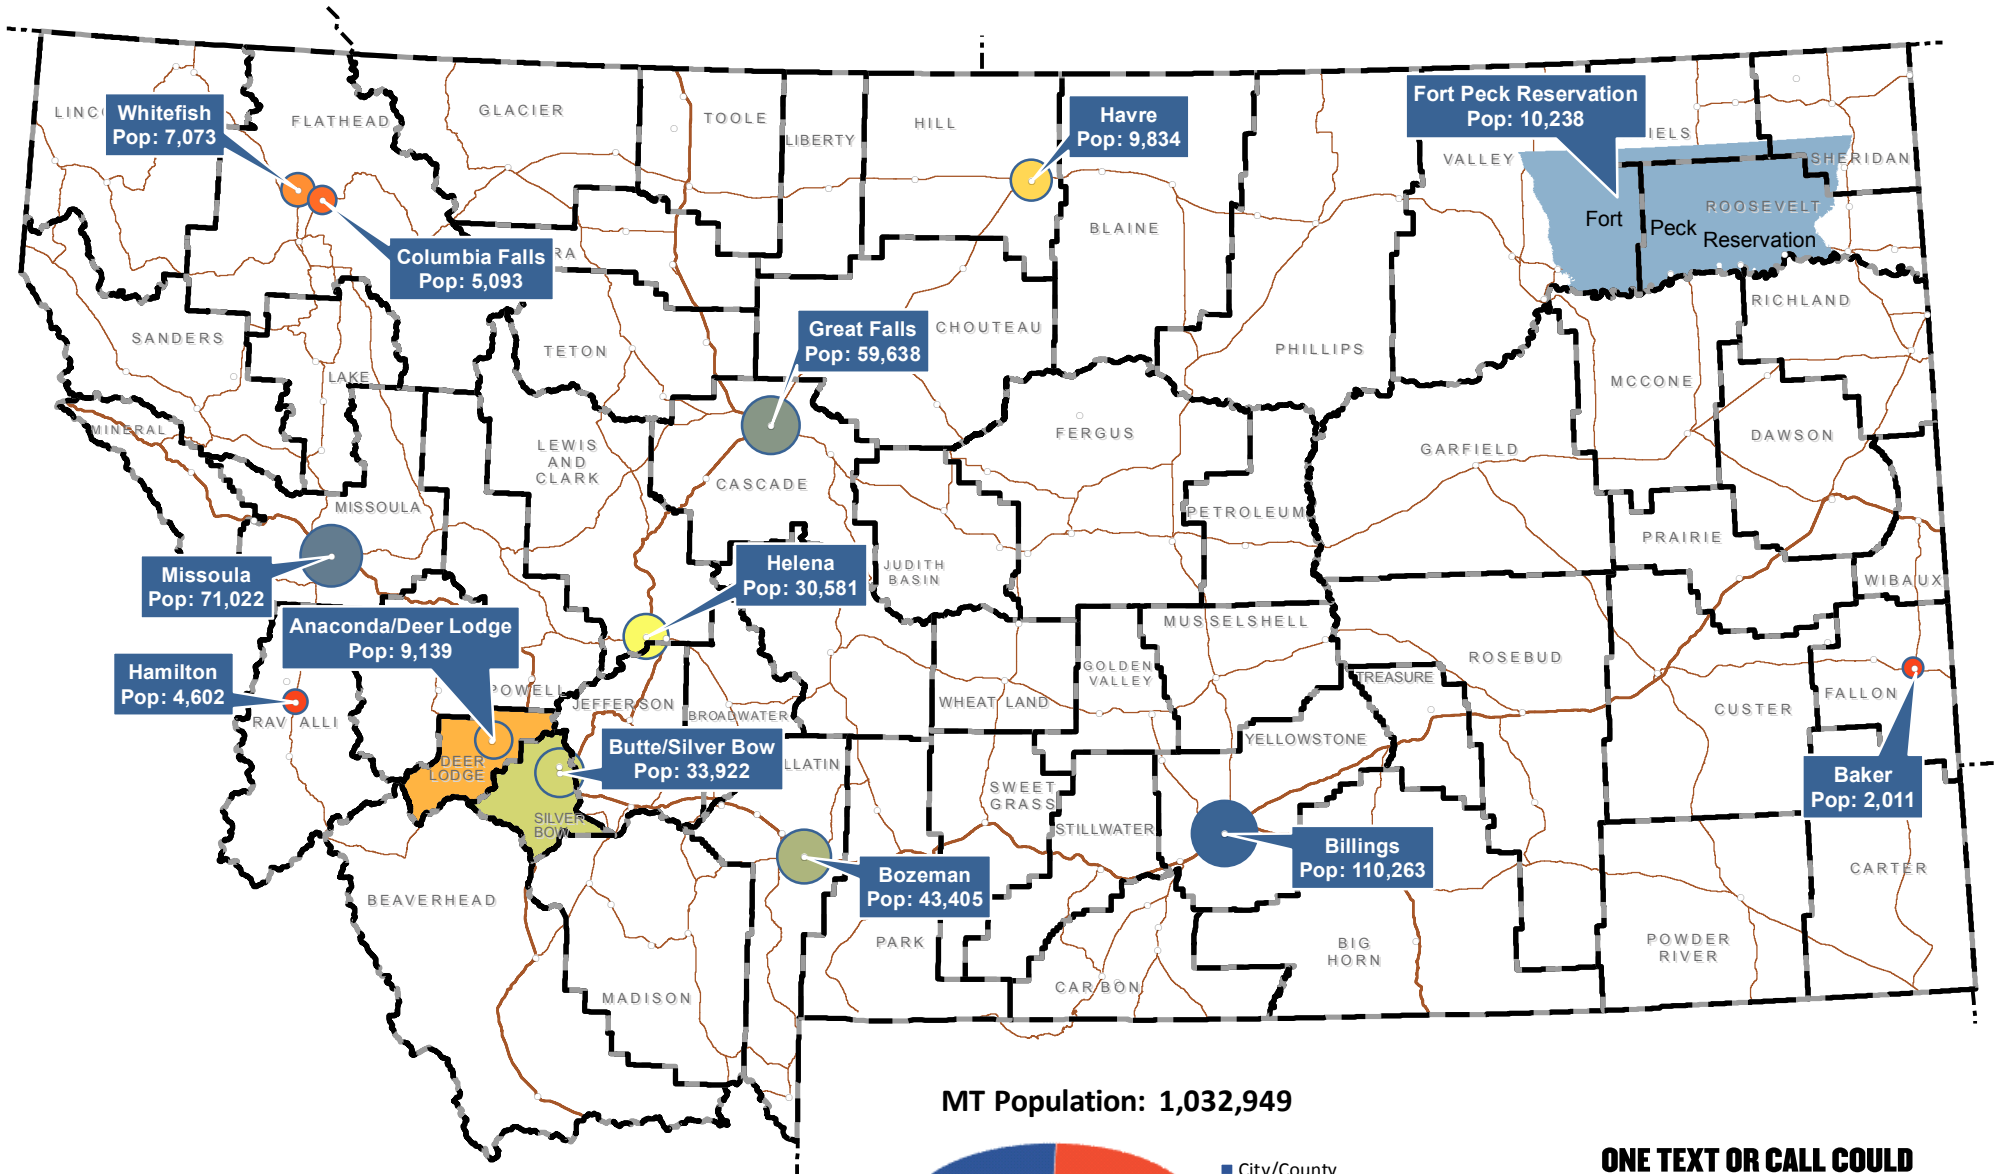

MONTANA CITIES, COUNTIES AND RESERVATIONS WITH BANS ON THE USE OF HANDHELD CELL PHONES WHILE DRIVING

MT Population: 1,032,949

ONE TEXT OR CALL COULD
WRECK
 IT ALL

Population estimates from CEIC MT 2015

Created February 2017